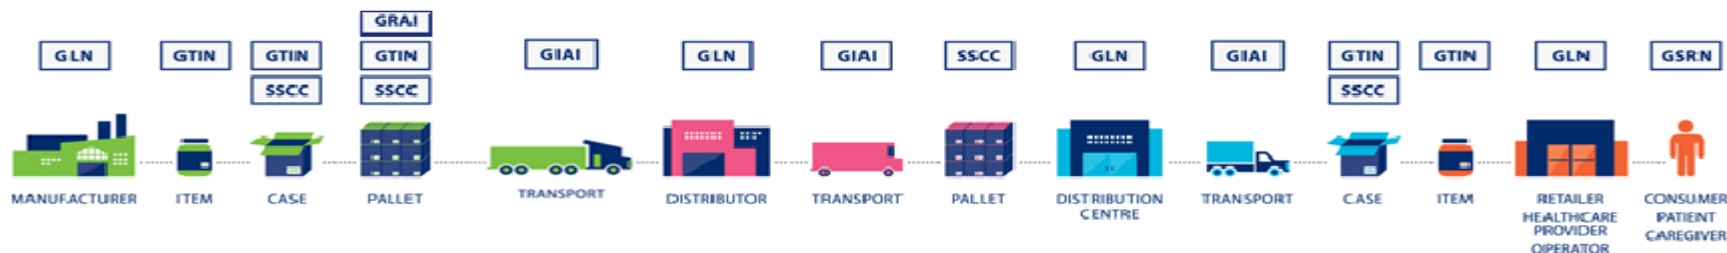

Identifikace - GS1 standardy pro identifikaci

Sběr - GS1 standardy pro sběr dat